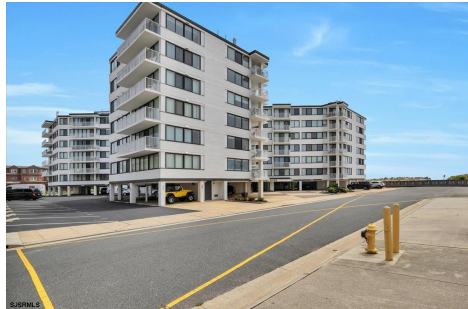

Berger Realty

Since 1926

Berger Realty, Inc.
3160 Asbury Avenue
Ocean City, NJ 08226
1-877-237-4371 / 609-399-0076
info@bergerrealty.com

111 16th Ave, 408, Longport, NJ, 08403

Price \$1,200,000.00

PROPERTY DETAILS

Total Rooms	4
Bedrooms	2
Baths Full	2
Baths Half	0
Year Built	
Type	Condo
Block Number	12
Listing #	586898
Taxes	4796.00

COMMENTS

Welcome to luxurious beachfront living in Longport, where this meticulously maintained 2-bedroom, 2-bathroom condo offers an unparalleled coastal retreat. Located in a beautifully freshly painted building with brand new deck railings, this residence exudes charm and sophistication. As you step inside, you are greeted by panoramic ocean views that stretch as far as the eye...

PROPERTY DETAILS

Total Rooms	4
Bedrooms	2
Baths Full	2
Baths Half	0
Year Built	
Type	Condo
Block Number	12
Listing #	586898
Taxes	4796.00

COMMENTS

Welcome to luxurious beachfront living in Longport, where this meticulously maintained 2-bedroom, 2-bathroom condo offers an unparalleled coastal retreat. Located in a beautifully freshly painted building with brand new deck railings, this residence exudes charm and sophistication. As you step inside, you are greeted by panoramic ocean views that stretch as far as the eye...