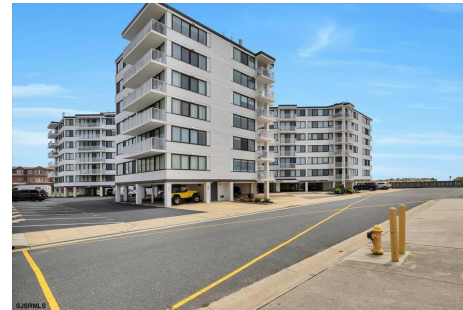

Berger Realty

Since 1928

Berger Realty, Inc.
3160 Asbury Avenue
Ocean City, NJ 08226
1-877-237-4371 / 609-399-0076
info@bergerrealty.com

111 16th Ave, 408, Longport, NJ, 08403

Price \$1,200,000.00

PROPERTY DETAILS

Total Rooms	4
Bedrooms	2
Baths Full	2
Baths Half	0
Year Built	
Type	Condo
Block Number	12
Listing #	586898
Taxes	4796.00

COMMENTS

Welcome to luxurious beachfront living in Longport, where this meticulously maintained 2-bedroom, 2-bathroom condo offers an unparalleled coastal retreat. Located in a beautifully freshly painted building with brand new deck railings, this residence exudes charm and sophistication. As you step inside, you are greeted by panoramic ocean views that stretch as far as the eye...

Scan to see Property page.

Berger Realty

Since 1928

Berger Realty, Inc.
3160 Asbury Avenue
Ocean City, NJ 08226
1-877-237-4371 / 609-399-0076
info@bergerrealty.com

111 16th Ave, 408, Longport, NJ, 08403

Price \$1,200,000.00

PROPERTY DETAILS

Total Rooms	4
Bedrooms	2
Baths Full	2
Baths Half	0
Year Built	
Type	Condo
Block Number	12
Listing #	586898
Taxes	4796.00

COMMENTS

Welcome to luxurious beachfront living in Longport, where this meticulously maintained 2-bedroom, 2-bathroom condo offers an unparalleled coastal retreat. Located in a beautifully freshly painted building with brand new deck railings, this residence exudes charm and sophistication. As you step inside, you are greeted by panoramic ocean views that stretch as far as the eye...