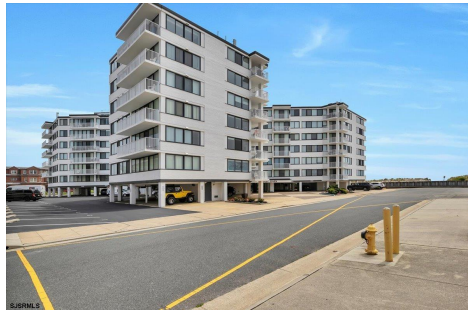

Berger Realty

Since 1928

Berger Realty, Inc.
3160 Asbury Avenue
Ocean City, NJ 08226
1-877-237-4371 / 609-399-0076
info@bergerrealty.com

111 16th Ave, 408, Longport, NJ, 08403

Price \$1,200,000.00

PROPERTY DETAILS

Total Rooms	4
Bedrooms	2
Baths Full	2
Baths Half	0
Year Built	
Type	Condo
Block Number	12
Listing #	586898
Taxes	4796.00

COMMENTS

Welcome to luxurious beachfront living in Longport, where this meticulously maintained 2-bedroom, 2-bathroom condo offers an unparalleled coastal retreat. Located in a beautifully freshly painted building with brand new deck railings, this residence exudes charm and sophistication. As you step inside, you are greeted by panoramic ocean views that stretch as far as the eye...

PROPERTY DETAILS

Total Rooms	4
Bedrooms	2
Baths Full	2
Baths Half	0
Year Built	
Type	Condo
Block Number	12
Listing #	586898
Taxes	4796.00

COMMENTS

Welcome to luxurious beachfront living in Longport, where this meticulously maintained 2-bedroom, 2-bathroom condo offers an unparalleled coastal retreat. Located in a beautifully freshly painted building with brand new deck railings, this residence exudes charm and sophistication. As you step inside, you are greeted by panoramic ocean views that stretch as far as the eye...