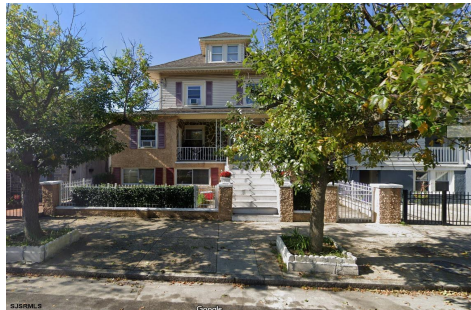

# Berger Realty

Since 1928

Berger Realty, Inc.  
3160 Asbury Avenue  
Ocean City, NJ 08226  
1-877-237-4371 / 609-399-0076  
info@bergerrealty.com

24 Chelsea Ave, Atlantic City, NJ, 08401

Price \$589,000.00

### COMMENTS

*Gorgeous legal duplex in the desirable Chelsea neighborhood. Walking distance to Beach , Bay and Boardwalk. Fully rented with great rental history and income. Garden level apartment features 2 bedroom and 1 full bathroom. Main house features 5 bedrooms and 4 full bathrooms. Great income producing property. This property makes a great investment, or a lovely home for ...*