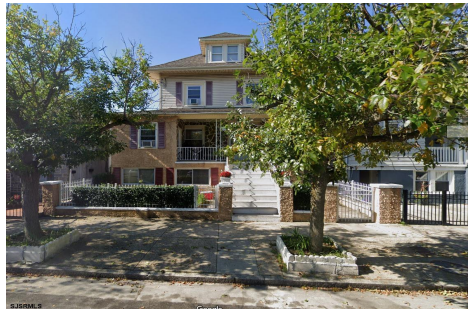

# Berger Realty

Since 1928

Berger Realty, Inc.  
3160 Asbury Avenue  
Ocean City, NJ 08226  
1-877-237-4371 / 609-399-0076  
info@bergerrealty.com

24 Chelsea Ave, Atlantic City, NJ, 08401

Price \$574,900.00

### COMMENTS

*Gorgeous legal duplex in the desirable Chelsea neighborhood. Walking distance to Beach , Bay and Boardwalk. Fully rented with great rental history and income. Garden level apartment features 2 bedroom and 1 full bathroom. Main house features 5 bedrooms and 4 full bathrooms. Great income producing property. This property makes a great investment, or a lovely home for ...*