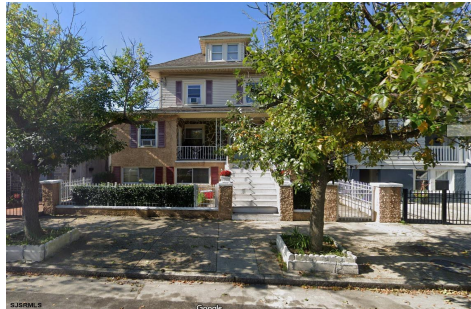

# Berger Realty

Since 1926

Berger Realty, Inc  
1330 Bay Avenue  
Ocean City, NJ 08226  
609-391-1330/609-391-1300  
info@bergerrealty.com

24 Chelsea Ave, Atlantic City, NJ, 08401

Price \$589,900.00

### COMMENTS

*Gorgeous legal duplex in the desirable Chelsea neighborhood. Walking distance to Beach , Bay and Boardwalk. Fully rented with great rental history and income. Garden level apartment features 2 bedroom and 1 full bathroom. Main house features 5 bedrooms and 4 full bathrooms. Great income producing property. This property makes a great investment, or a lovely home for ...*