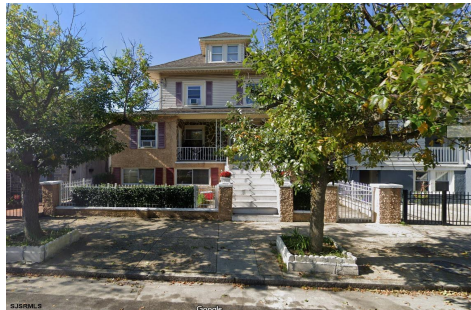

# Berger Realty

Since 1928

Berger Realty, Inc.  
3160 Asbury Avenue  
Ocean City, NJ 08226  
1-877-237-4371 / 609-399-0076  
info@bergerrealty.com

24 Chelsea Ave, Atlantic City, NJ, 08401

Price \$589,900.00

### COMMENTS

*Gorgeous legal duplex in the desirable Chelsea neighborhood. Walking distance to Beach , Bay and Boardwalk. Fully rented with great rental history and income. Garden level apartment features 2 bedroom and 1 full bathroom. Main house features 5 bedrooms and 4 full bathrooms. Great income producing property. This property makes a great investment, or a lovely home for ...*