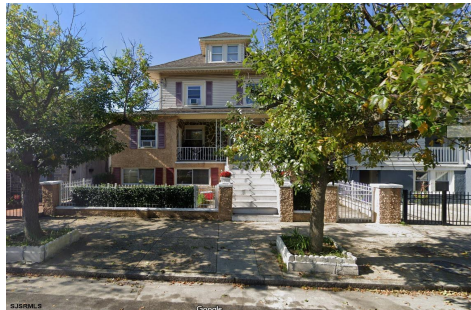

# Berger Realty

Since 1926

Berger Realty, Inc.  
3160 Asbury Avenue  
Ocean City, NJ 08226  
1-877-237-4371 / 609-399-0076  
info@bergerrealty.com

24 Chelsea Ave, Atlantic City, NJ, 08401

Price \$574,900.00

### COMMENTS

*Gorgeous legal duplex in the desirable Chelsea neighborhood. Walking distance to Beach , Bay and Boardwalk. Fully rented with great rental history and income. Garden level apartment features 2 bedroom and 1 full bathroom. Main house features 5 bedrooms and 4 full bathrooms. Great income producing property. This property makes a great investment, or a lovely home for ...*