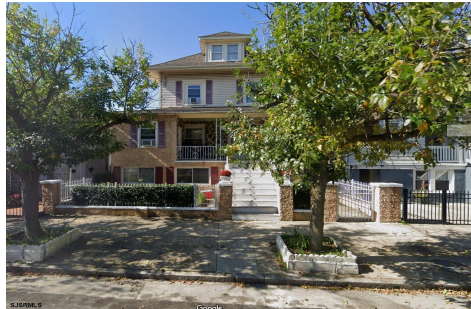

# Berger Realty

Since 1926

Berger Realty, Inc.  
3160 Asbury Avenue  
Ocean City, NJ 08226  
1-877-237-4371 / 609-399-0076  
info@bergerrealty.com

24 Chelsea Ave, Atlantic City, NJ, 08401

Price \$589,900.00

### COMMENTS

*Gorgeous legal duplex in the desirable Chelsea neighborhood. Walking distance to Beach , Bay and Boardwalk. Fully rented with great rental history and income. Garden level apartment features 2 bedroom and 1 full bathroom. Main house features 5 bedrooms and 4 full bathrooms. Great income producing property. This property makes a great investment, or a lovely home for ...*