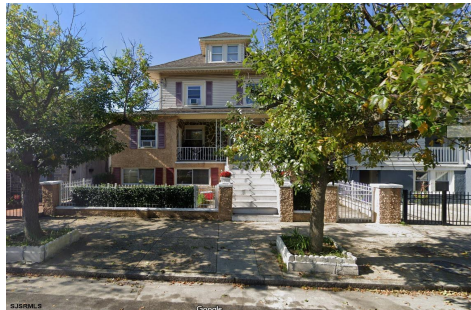

# Berger Realty

Since 1926

Berger Realty, Inc.  
3160 Asbury Avenue  
Ocean City, NJ 08226  
1-877-237-4371 / 609-399-0076  
info@bergerrealty.com

24 Chelsea Ave, Atlantic City, NJ, 08401

Price \$589,900.00

### COMMENTS

*Gorgeous legal duplex in the desirable Chelsea neighborhood. Walking distance to Beach , Bay and Boardwalk. Fully rented with great rental history and income. Garden level apartment features 2 bedroom and 1 full bathroom. Main house features 5 bedrooms and 4 full bathrooms. Great income producing property. This property makes a great investment, or a lovely home for ...*