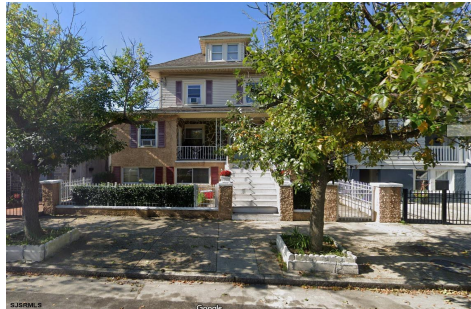

# Berger Realty

Since 1928

Berger Realty, Inc  
1330 Bay Avenue  
Ocean City, NJ 08226  
609-391-1330/609-391-1300  
info@bergerrealty.com

24 Chelsea Ave, Atlantic City, NJ, 08401

Price \$589,900.00

### COMMENTS

*Gorgeous legal duplex in the desirable Chelsea neighborhood. Walking distance to Beach , Bay and Boardwalk. Fully rented with great rental history and income. Garden level apartment features 2 bedroom and 1 full bathroom. Main house features 5 bedrooms and 4 full bathrooms. Great income producing property. This property makes a great investment, or a lovely home for ...*