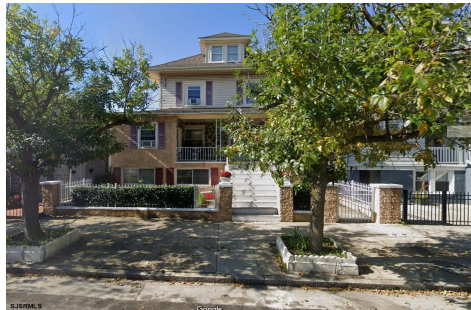

# Berger Realty

Since 1928

Berger Realty, Inc.  
3160 Asbury Avenue  
Ocean City, NJ 08226  
1-877-237-4371 / 609-399-0076  
info@bergerrealty.com

24 Chelsea Ave, Atlantic City, NJ, 08401

Price \$574,900.00

### COMMENTS

*Gorgeous legal duplex in the desirable Chelsea neighborhood. Walking distance to Beach , Bay and Boardwalk. Fully rented with great rental history and income. Garden level apartment features 2 bedroom and 1 full bathroom. Main house features 5 bedrooms and 4 full bathrooms. Great income producing property. This property makes a great investment, or a lovely home for ...*