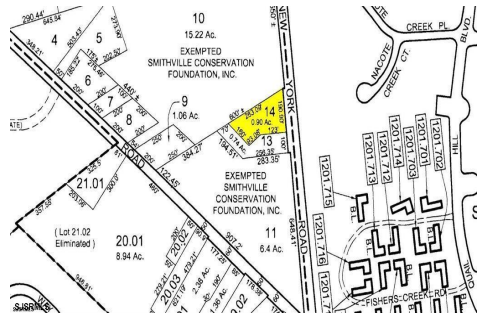

Berger Realty

Since 1926

Berger Realty, Inc.
3160 Asbury Avenue
Ocean City, NJ 08226
1-877-237-4371 / 609-399-0076
info@bergerrealty.com

35 New York, Galloway Township, NJ, 08205

Price $145,000.00

PROPERTY DETAILS

Total Rooms	
Bedrooms	0
Baths Full	0
Baths Half	0
Year Built	
Type	
Block Number	1186
Listing #	586661
Taxes	2382.00

COMMENTS

Nearly an acre of secluded wooded and privately set just two minutes away from Historic Smithville....

PROPERTY FEATURES

CONTACT

Ask for Tara Cruser-Moss
Berger Realty Inc
3160 Asbury Avenue, Ocean City
Call: 609-317-5396
Email to: tcm@bergerrealty.com

Scan to see Property page.

Berger Realty

Since 1926

Berger Realty, Inc.
3160 Asbury Avenue
Ocean City, NJ 08226
1-877-237-4371 / 609-399-0076
info@bergerrealty.com

35 New York, Galloway Township, NJ, 08205

Price $145,000.00