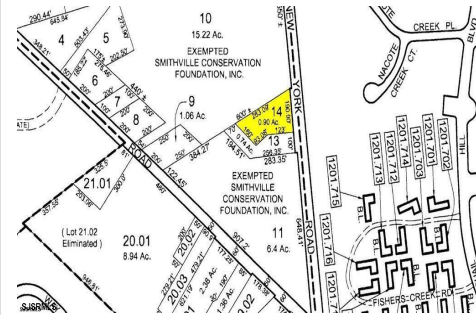

Total Rooms	
Bedrooms	0
Baths Full	0
Baths Half	0
Year Built	
Type	
Block Number	1186
Listing #	586661
Taxes	2382.00

COMMENTS

Nearly an acre of secluded wooded and privately set just two minutes away from Historic Smithville....

35 New York, Galloway Township, NJ, 08205

Price \$145,000.00

PROPERTY DETAILS

Total Rooms	
Bedrooms	0
Baths Full	0
Baths Half	0
Year Built	
Type	
Block Number	1186
Listing #	586661
Taxes	2382.00

COMMENTS

Nearly an acre of secluded wooded and privately set just two minutes away from Historic Smithville....