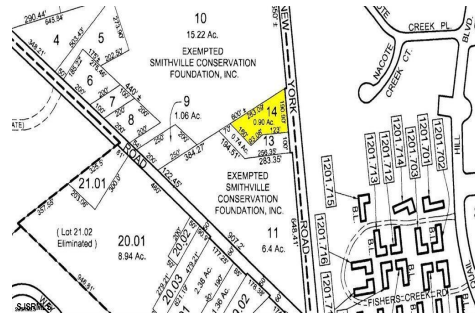

Total Rooms	
Bedrooms	0
Baths Full	0
Baths Half	0
Year Built	
Type	
Block Number	1186
Listing #	586661
Taxes	2382.00

COMMENTS

Nearly an acre of secluded wooded and privately set just two minutes away from Historic Smithville....

35 New York, Galloway Township, NJ, 08205

Price \$145,000.00

PROPERTY DETAILS

Total Rooms	
Bedrooms	0
Baths Full	0
Baths Half	0
Year Built	
Type	
Block Number	1186
Listing #	586661
Taxes	2382.00

COMMENTS

Nearly an acre of secluded wooded and privately set just two minutes away from Historic Smithville....