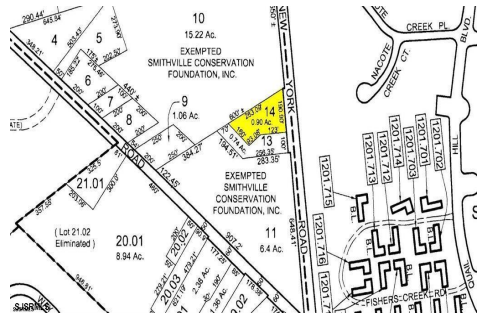

Berger Realty

Since 1926

Berger Realty, Inc.
3160 Asbury Avenue
Ocean City, NJ 08226
1-877-237-4371 / 609-399-0076
info@bergerrealty.com

35 New York, Galloway Township, NJ, 08205

Price \$145,000.00

PROPERTY DETAILS

Total Rooms	
Bedrooms	0
Baths Full	0
Baths Half	0
Year Built	
Type	
Block Number	1186
Listing #	586661
Taxes	2382.00

COMMENTS

Nearly an acre of secluded wooded and privately set just two minutes away from Historic Smithville....

35 New York, Galloway Township, NJ, 08205

Price \$145,000.00

PROPERTY DETAILS

Total Rooms	
Bedrooms	0
Baths Full	0
Baths Half	0
Year Built	
Type	
Block Number	1186
Listing #	586661
Taxes	2382.00

COMMENTS

Nearly an acre of secluded wooded and privately set just two minutes away from Historic Smithville....