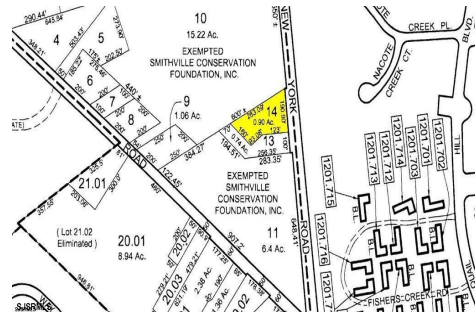

# Berger Realty

Since 1926

Berger Realty, Inc.  
3160 Asbury Avenue  
Ocean City, NJ 08226  
1-877-237-4371 / 609-399-0076  
info@bergerrealty.com

35 New York, Galloway Township, NJ, 08205

Price \$145,000.00