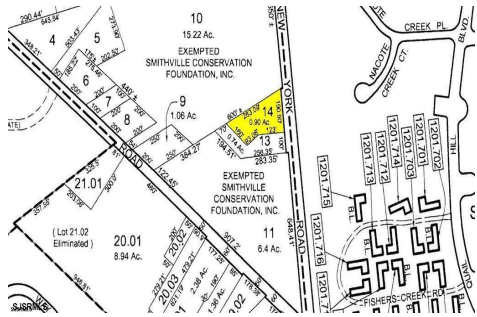

Berger Realty

Since 1926

Berger Realty, Inc.
3160 Asbury Avenue
Ocean City, NJ 08226
1-877-237-4371 / 609-399-0076
info@bergerrealty.com

35 New York, Galloway Township, NJ, 08205

Price \$145,000.00

PROPERTY DETAILS

| | |
|---------------------|---------|
| Total Rooms | |
| Bedrooms | 0 |
| Baths Full | 0 |
| Baths Half | 0 |
| Year Built | |
| Type | |
| Block Number | 1186 |
| Listing # | 586661 |
| Taxes | 2382.00 |