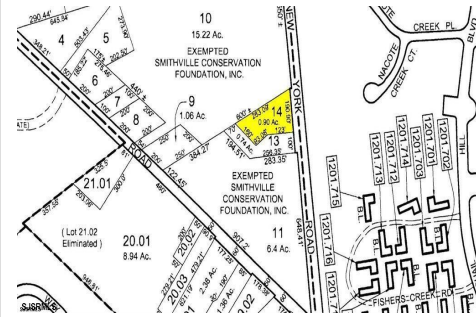

PROPERTY DETAILS

Total Rooms	
Bedrooms	0
Baths Full	0
Baths Half	0
Year Built	
Type	
Block Number	1186
Listing #	586661
Taxes	2382.00

COMMENTS

Nearly an acre of secluded wooded and privately set just two minutes away from Historic Smithville....

PROPERTY FEATURES

CONTACT

Ask for Marianne Johnsen
Berger Realty Inc
3160 Asbury Avenue, Ocean City
Call: 609-425-0622
Email to: maj@bergerrealty.com

Scan to see Property page.