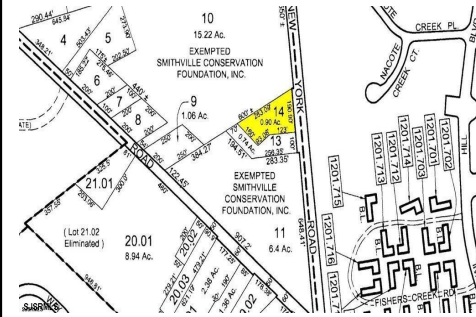

# Berger Realty

Since 1926

Berger Realty, Inc.  
3160 Asbury Avenue  
Ocean City, NJ 08226  
1-877-237-4371 / 609-399-0076  
info@bergerrealty.com

35 New York, Galloway Township, NJ, 08205

Price \$145,000.00