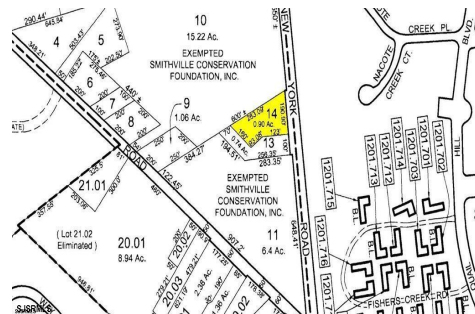

# Berger Realty

Since 1926

Berger Realty, Inc.  
3160 Asbury Avenue  
Ocean City, NJ 08226  
1-877-237-4371 / 609-399-0076  
info@bergerrealty.com

35 New York, Galloway Township, NJ, 08205

Price \$145,000.00