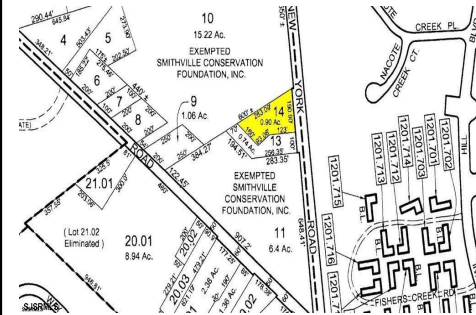

Total Rooms	
Bedrooms	0
Baths Full	0
Baths Half	0
Year Built	
Type	
Block Number	1186
Listing #	586661
Taxes	2382.00

COMMENTS

Nearly an acre of secluded wooded and privately set just two minutes away from Historic Smithville....

35 New York, Galloway Township, NJ, 08205

Price \$145,000.00

PROPERTY DETAILS

Total Rooms	
Bedrooms	0
Baths Full	0
Baths Half	0
Year Built	
Type	
Block Number	1186
Listing #	586661
Taxes	2382.00

COMMENTS

Nearly an acre of secluded wooded and privately set just two minutes away from Historic Smithville....