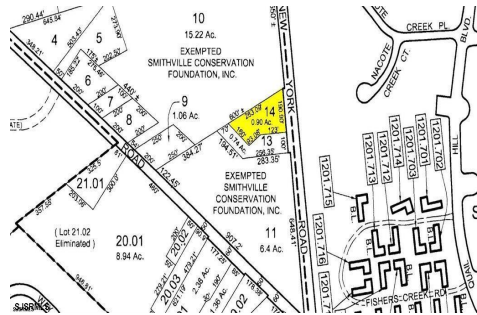

Berger Realty

Since 1926

Berger Realty, Inc.
3160 Asbury Avenue
Ocean City, NJ 08226
1-877-237-4371 / 609-399-0076
info@bergerrealty.com

35 New York, Galloway Township, NJ, 08205

Price \$145,000.00

PROPERTY DETAILS

Total Rooms	
Bedrooms	0
Baths Full	0
Baths Half	0
Year Built	
Type	
Block Number	1186
Listing #	586661
Taxes	2382.00

COMMENTS

Nearly an acre of secluded wooded and privately set just two minutes away from Historic Smithville....

35 New York, Galloway Township, NJ, 08205

Price \$145,000.00

PROPERTY DETAILS

Total Rooms	
Bedrooms	0
Baths Full	0
Baths Half	0
Year Built	
Type	
Block Number	1186
Listing #	586661
Taxes	2382.00

COMMENTS

Nearly an acre of secluded wooded and privately set just two minutes away from Historic Smithville....