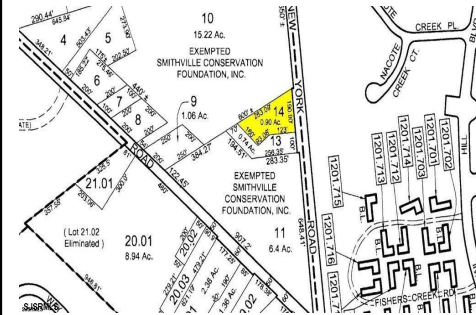

# Berger Realty

Since 1926

Berger Realty, Inc.  
3160 Asbury Avenue  
Ocean City, NJ 08226  
1-877-237-4371 / 609-399-0076  
info@bergerrealty.com

35 New York, Galloway Township, NJ, 08205

Price \$145,000.00