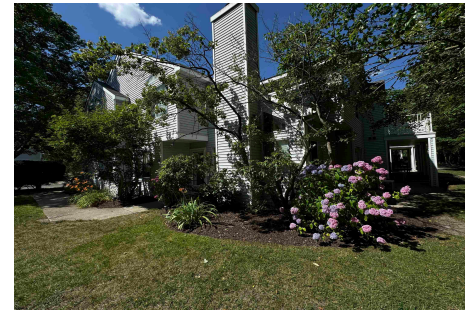

# Berger Realty

Since 1928

Berger Realty, Inc.  
3160 Asbury Avenue  
Ocean City, NJ 08226  
1-877-237-4371 / 609-399-0076  
info@bergerrealty.com

136 Heather Croft, Egg Harbor Township, NJ, 08234

Price \$235,000.00

### COMMENTS

**PACKAGE DEAL!** Looking to start or add to your portfolio? Here's your chance to own 5 properties in Atlantic County, including 126 & 136 Heather Croft, 30B Macintosh & 702 Jonathon Ct in Egg Harbor Twp. with 1122 Indiana Ave in Atlantic City. Prices reflect properties purchased as a package and individual offers would be negotiable. Interior photos coming soon... For thi...