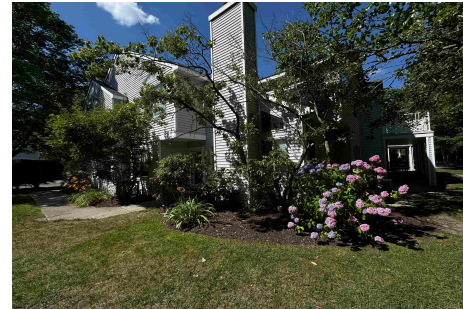

Berger Realty

Since 1928

Ocean 17
1670 Boardwalk
Ocean City, NJ 08226
609-391-0500

oc17@BergerRealty.com

136 Heather Croft, Egg Harbor Township, NJ, 08234

Price \$235,000.00

PROPERTY DETAILS

Total Rooms	7
Bedrooms	3
Baths Full	2
Baths Half	1
Year Built	1987
Type	Single Family
Block Number	2201
Listing #	586502
Taxes	3904.00

COMMENTS

PACKAGE DEAL! Looking to start or add to your portfolio? Here's your chance to own 5 properties in Atlantic County, including 126 & 136 Heather Croft, 30B Macintosh & 702 Jonathon Ct in Egg Harbor Twp. with 1122 Indiana Ave in Atlantic City. Prices reflect properties purchased as a package and individual offers would be negotiable. Interior photos coming soon... For thi...

Scan to see Property page.

Berger Realty

Since 1928

Ocean 17
1670 Boardwalk
Ocean City, NJ 08226
609-391-0500

oc17@BergerRealty.com

136 Heather Croft, Egg Harbor Township, NJ, 08234

Price \$235,000.00

PROPERTY DETAILS

Total Rooms	7
Bedrooms	3
Baths Full	2
Baths Half	1
Year Built	1987
Type	Single Family
Block Number	2201
Listing #	586502
Taxes	3904.00

COMMENTS

PACKAGE DEAL! Looking to start or add to your portfolio? Here's your chance to own 5 properties in Atlantic County, including 126 & 136 Heather Croft, 30B Macintosh & 702 Jonathon Ct in Egg Harbor Twp. with 1122 Indiana Ave in Atlantic City. Prices reflect properties purchased as a package and individual offers would be negotiable. Interior photos coming soon... For thi...