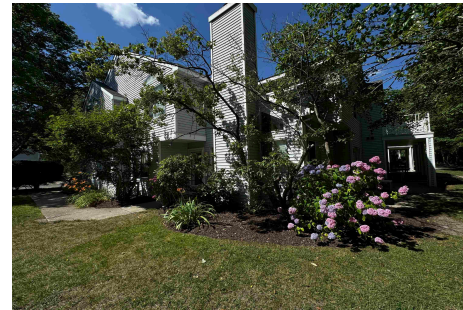

# Berger Realty

Since 1928

Berger Realty, Inc.  
3160 Asbury Avenue  
Ocean City, NJ 08226  
1-877-237-4371 / 609-399-0076  
info@bergerrealty.com

136 Heather Croft, Egg Harbor Township, NJ, 08234

Price \$235,000.00

### COMMENTS

**PACKAGE DEAL!** Looking to start or add to your portfolio? Here's your chance to own 5 properties in Atlantic County, including 126 & 136 Heather Croft, 30B Macintosh & 702 Jonathon Ct in Egg Harbor Twp. with 1122 Indiana Ave in Atlantic City. Prices reflect properties purchased as a package and individual offers would be negotiable. Interior photos coming soon... For thi...