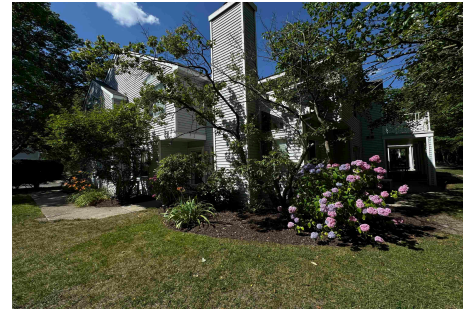

Berger Realty

Since 1928

Berger Realty, Inc.
3160 Asbury Avenue
Ocean City, NJ 08226
1-877-237-4371 / 609-399-0076
info@bergerrealty.com

136 Heather Croft, Egg Harbor Township, NJ, 08234

Price \$235,000.00

PROPERTY DETAILS

Total Rooms	7
Bedrooms	3
Baths Full	2
Baths Half	1
Year Built	1987
Type	Single Family
Block Number	2201
Listing #	586502
Taxes	3904.00

COMMENTS

PACKAGE DEAL! Looking to start or add to your portfolio? Here's your chance to own 5 properties in Atlantic County, including 126 & 136 Heather Croft, 30B Macintosh & 702 Jonathon Ct in Egg Harbor Twp. with 1122 Indiana Ave in Atlantic City. Prices reflect properties purchased as a package and individual offers would be negotiable. Interior photos coming soon... For thi...