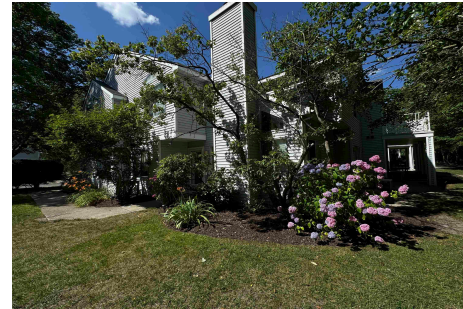

Berger Realty

Since 1928

Berger Realty, Inc
1330 Bay Avenue
Ocean City, NJ 08226
609-391-1330/609-391-1300
info@bergerrealty.com

136 Heather Croft, Egg Harbor Township, NJ, 08234

Price \$235,000.00

PROPERTY DETAILS

Total Rooms	7
Bedrooms	3
Baths Full	2
Baths Half	1
Year Built	1987
Type	Single Family
Block Number	2201
Listing #	586502
Taxes	3904.00

COMMENTS

PACKAGE DEAL! Looking to start or add to your portfolio? Here's your chance to own 5 properties in Atlantic County, including 126 & 136 Heather Croft, 30B Macintosh & 702 Jonathon Ct in Egg Harbor Twp. with 1122 Indiana Ave in Atlantic City. Prices reflect properties purchased as a package and individual offers would be negotiable. Interior photos coming soon... For thi...

Price \$235,000.00

PROPERTY DETAILS

Total Rooms	7
Bedrooms	3
Baths Full	2
Baths Half	1
Year Built	1987
Type	Single Family
Block Number	2201
Listing #	586502
Taxes	3904.00

COMMENTS

PACKAGE DEAL! Looking to start or add to your portfolio? Here's your chance to own 5 properties in Atlantic County, including 126 & 136 Heather Croft, 30B Macintosh & 702 Jonathon Ct in Egg Harbor Twp. with 1122 Indiana Ave in Atlantic City. Prices reflect properties purchased as a package and individual offers would be negotiable. Interior photos coming soon... For thi...