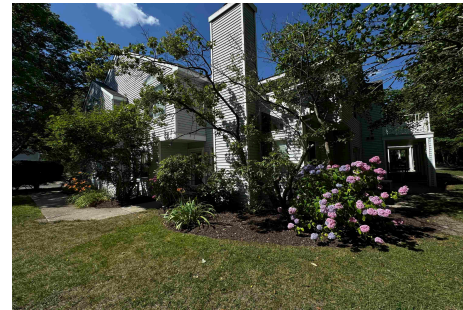

Berger Realty

Since 1928

Berger Realty, Inc.
3160 Asbury Avenue
Ocean City, NJ 08226
1-877-237-4371 / 609-399-0076
info@bergerrealty.com

136 Heather Croft, Egg Harbor Township, NJ, 08234

Price \$235,000.00

PROPERTY DETAILS

Total Rooms	7
Bedrooms	3
Baths Full	2
Baths Half	1
Year Built	1987
Type	Single Family
Block Number	2201
Listing #	586502
Taxes	3904.00

COMMENTS

PACKAGE DEAL! Looking to start or add to your portfolio? Here's your chance to own 5 properties in Atlantic County, including 126 & 136 Heather Croft, 30B Macintosh & 702 Jonathon Ct in Egg Harbor Twp. with 1122 Indiana Ave in Atlantic City. Prices reflect properties purchased as a package and individual offers would be negotiable. Interior photos coming soon... For thi...

Price \$235,000.00

PROPERTY DETAILS

Total Rooms	7
Bedrooms	3
Baths Full	2
Baths Half	1
Year Built	1987
Type	Single Family
Block Number	2201
Listing #	586502
Taxes	3904.00

COMMENTS

PACKAGE DEAL! Looking to start or add to your portfolio? Here's your chance to own 5 properties in Atlantic County, including 126 & 136 Heather Croft, 30B Macintosh & 702 Jonathon Ct in Egg Harbor Twp. with 1122 Indiana Ave in Atlantic City. Prices reflect properties purchased as a package and individual offers would be negotiable. Interior photos coming soon... For thi...