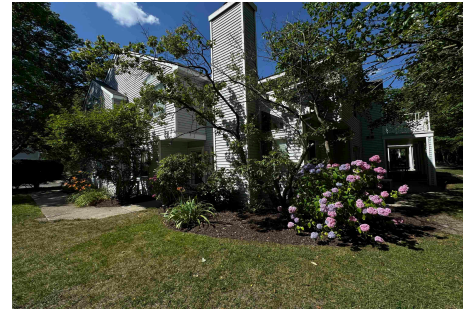

Berger Realty

Since 1928

Berger Realty, Inc.
3160 Asbury Avenue
Ocean City, NJ 08226
1-877-237-4371 / 609-399-0076
info@bergerrealty.com

136 Heather Croft, Egg Harbor Township, NJ, 08234

Price \$235,000.00

PROPERTY DETAILS

Total Rooms	7
Bedrooms	3
Baths Full	2
Baths Half	1
Year Built	1987
Type	Single Family
Block Number	2201
Listing #	586502
Taxes	3904.00

COMMENTS

PACKAGE DEAL! Looking to start or add to your portfolio? Here's your chance to own 5 properties in Atlantic County, including 126 & 136 Heather Croft, 30B Macintosh & 702 Jonathon Ct in Egg Harbor Twp. with 1122 Indiana Ave in Atlantic City. Prices reflect properties purchased as a package and individual offers would be negotiable. Interior photos coming soon... For thi...

PROPERTY FEATURES

Exterior Vinyl	ParkingGarage One Car	Basement Slab	Heating Gas-Natural
Cooling Central	Water Public	Sewer Public Sewer	

CONTACT

Ask for Leon Grisbaum
Berger Realty Inc
3160 Asbury Avenue, Ocean City
Call:
Email to:

Price \$235,000.00

PROPERTY DETAILS

Total Rooms	7
Bedrooms	3
Baths Full	2
Baths Half	1
Year Built	1987
Type	Single Family
Block Number	2201
Listing #	586502
Taxes	3904.00

COMMENTS

PACKAGE DEAL! Looking to start or add to your portfolio? Here's your chance to own 5 properties in Atlantic County, including 126 & 136 Heather Croft, 30B Macintosh & 702 Jonathon Ct in Egg Harbor Twp. with 1122 Indiana Ave in Atlantic City. Prices reflect properties purchased as a package and individual offers would be negotiable. Interior photos coming soon... For thi...