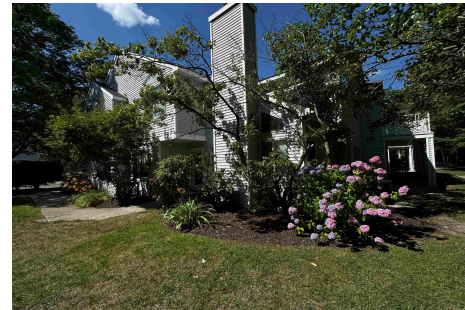

Berger Realty

Since 1928

Berger Realty, Inc.
55th & Haven Avenue
Ocean City, NJ 08226
609-399-0040

info@bergerrealty.com

136 Heather Croft, Egg Harbor Township, NJ, 08234

Price \$235,000.00

PROPERTY DETAILS

Total Rooms	7
Bedrooms	3
Baths Full	2
Baths Half	1
Year Built	1987
Type	Single Family
Block Number	2201
Listing #	586502
Taxes	3904.00

COMMENTS

PACKAGE DEAL! Looking to start or add to your portfolio? Here's your chance to own 5 properties in Atlantic County, including 126 & 136 Heather Croft, 30B Macintosh & 702 Jonathon Ct in Egg Harbor Twp. with 1122 Indiana Ave in Atlantic City. Prices reflect properties purchased as a package and individual offers would be negotiable. Interior photos coming soon... For thi...

Scan to see Property page.

Berger Realty

Since 1928

Berger Realty, Inc.
55th & Haven Avenue
Ocean City, NJ 08226
609-399-0040

info@bergerrealty.com

136 Heather Croft, Egg Harbor Township, NJ, 08234

Price \$235,000.00

PROPERTY DETAILS

Total Rooms	7
Bedrooms	3
Baths Full	2
Baths Half	1
Year Built	1987
Type	Single Family
Block Number	2201
Listing #	586502
Taxes	3904.00

COMMENTS

PACKAGE DEAL! Looking to start or add to your portfolio? Here's your chance to own 5 properties in Atlantic County, including 126 & 136 Heather Croft, 30B Macintosh & 702 Jonathon Ct in Egg Harbor Twp. with 1122 Indiana Ave in Atlantic City. Prices reflect properties purchased as a package and individual offers would be negotiable. Interior photos coming soon... For thi...