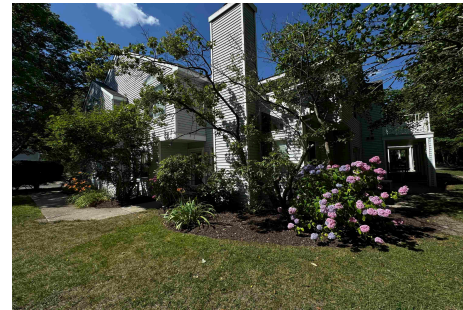

Berger Realty

Since 1928

Berger Realty, Inc.
3160 Asbury Avenue
Ocean City, NJ 08226
1-877-237-4371 / 609-399-0076
info@bergerrealty.com

136 Heather Croft, Egg Harbor Township, NJ, 08234

Price \$235,000.00

PROPERTY DETAILS

Total Rooms	7
Bedrooms	3
Baths Full	2
Baths Half	1
Year Built	1987
Type	Single Family
Block Number	2201
Listing #	586502
Taxes	3904.00

COMMENTS

PACKAGE DEAL! Looking to start or add to your portfolio? Here's your chance to own 5 properties in Atlantic County, including 126 & 136 Heather Croft, 30B Macintosh & 702 Jonathon Ct in Egg Harbor Twp. with 1122 Indiana Ave in Atlantic City. Prices reflect properties purchased as a package and individual offers would be negotiable. Interior photos coming soon... For thi...

PROPERTY FEATURES

Exterior Vinyl	ParkingGarage One Car	Basement Slab	Heating Gas-Natural
Cooling Central	Water Public	Sewer Public Sewer	

CONTACT

Ask for Ken Sedberry
Berger Realty Inc
3160 Asbury Avenue, Ocean City
Call: 609-442-3850
Email to: kas@bergerrealty.com
http://www.buytheshore.com

Price \$235,000.00

PROPERTY DETAILS

Total Rooms	7
Bedrooms	3
Baths Full	2
Baths Half	1
Year Built	1987
Type	Single Family
Block Number	2201
Listing #	586502
Taxes	3904.00

COMMENTS

PACKAGE DEAL! Looking to start or add to your portfolio? Here's your chance to own 5 properties in Atlantic County, including 126 & 136 Heather Croft, 30B Macintosh & 702 Jonathon Ct in Egg Harbor Twp. with 1122 Indiana Ave in Atlantic City. Prices reflect properties purchased as a package and individual offers would be negotiable. Interior photos coming soon... For thi...