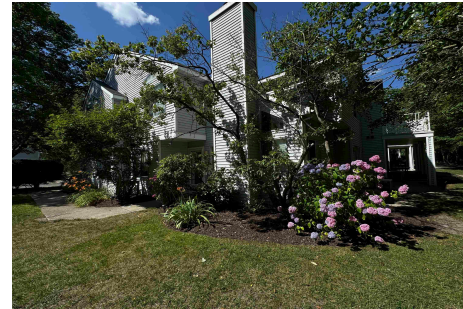

# Berger Realty

Since 1928

Berger Realty, Inc.  
3160 Asbury Avenue  
Ocean City, NJ 08226  
1-877-237-4371 / 609-399-0076  
info@bergerrealty.com

136 Heather Croft, Egg Harbor Township, NJ, 08234

Price \$235,000.00

### COMMENTS

**PACKAGE DEAL!** Looking to start or add to your portfolio? Here's your chance to own 5 properties in Atlantic County, including 126 & 136 Heather Croft, 30B Macintosh & 702 Jonathon Ct in Egg Harbor Twp. with 1122 Indiana Ave in Atlantic City. Prices reflect properties purchased as a package and individual offers would be negotiable. Interior photos coming soon... For thi...