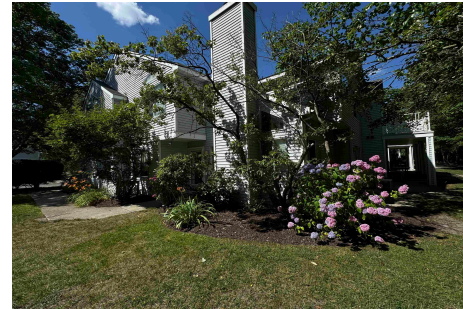

Berger Realty

Since 1928

Berger Realty, Inc.
3160 Asbury Avenue
Ocean City, NJ 08226
1-877-237-4371 / 609-399-0076
info@bergerrealty.com

136 Heather Croft, Egg Harbor Township, NJ, 08234

Price \$235,000.00

PROPERTY DETAILS

Total Rooms	7
Bedrooms	3
Baths Full	2
Baths Half	1
Year Built	1987
Type	Single Family
Block Number	2201
Listing #	586502
Taxes	3904.00

COMMENTS

PACKAGE DEAL! Looking to start or add to your portfolio? Here's your chance to own 5 properties in Atlantic County, including 126 & 136 Heather Croft, 30B Macintosh & 702 Jonathon Ct in Egg Harbor Twp. with 1122 Indiana Ave in Atlantic City. Prices reflect properties purchased as a package and individual offers would be negotiable. Interior photos coming soon... For thi...

PROPERTY FEATURES

Exterior Vinyl	ParkingGarage One Car	Basement Slab	Heating Gas-Natural
Cooling Central	Water Public	Sewer Public Sewer	

CONTACT

Ask for Jeremy Kershbaumer
Berger Realty Inc
3160 Asbury Avenue, Ocean City
Call: 609-367-3669
Email to: jek@bergerrealty.com

Price \$235,000.00

PROPERTY DETAILS

Total Rooms	7
Bedrooms	3
Baths Full	2
Baths Half	1
Year Built	1987
Type	Single Family
Block Number	2201
Listing #	586502
Taxes	3904.00

COMMENTS

PACKAGE DEAL! Looking to start or add to your portfolio? Here's your chance to own 5 properties in Atlantic County, including 126 & 136 Heather Croft, 30B Macintosh & 702 Jonathon Ct in Egg Harbor Twp. with 1122 Indiana Ave in Atlantic City. Prices reflect properties purchased as a package and individual offers would be negotiable. Interior photos coming soon... For thi...