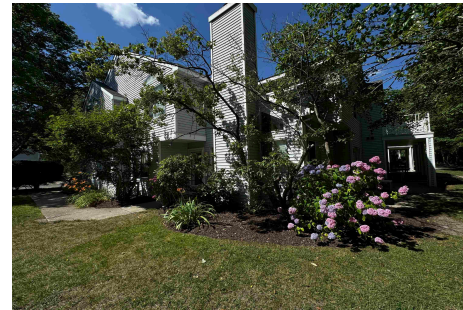

Berger Realty

Since 1928

Berger Realty, Inc.
3160 Asbury Avenue
Ocean City, NJ 08226
1-877-237-4371 / 609-399-0076
info@bergerrealty.com

136 Heather Croft, Egg Harbor Township, NJ, 08234

Price \$235,000.00

PROPERTY DETAILS

Total Rooms	7
Bedrooms	3
Baths Full	2
Baths Half	1
Year Built	1987
Type	Single Family
Block Number	2201
Listing #	586502
Taxes	3904.00

COMMENTS

PACKAGE DEAL! Looking to start or add to your portfolio? Here's your chance to own 5 properties in Atlantic County, including 126 & 136 Heather Croft, 30B Macintosh & 702 Jonathon Ct in Egg Harbor Twp. with 1122 Indiana Ave in Atlantic City. Prices reflect properties purchased as a package and individual offers would be negotiable. Interior photos coming soon... For thi...

PROPERTY FEATURES

Exterior Vinyl	ParkingGarage One Car	Basement Slab	Heating Gas-Natural
Cooling Central	Water Public	Sewer Public Sewer	

CONTACT

Ask for Graham Ginn
Berger Realty Inc
3160 Asbury Avenue, Ocean City
Call: 609-602-4884
Email to: gmg@bergerrealty.com
https://www.ocnj.com

Price \$235,000.00

PROPERTY DETAILS

Total Rooms	7
Bedrooms	3
Baths Full	2
Baths Half	1
Year Built	1987
Type	Single Family
Block Number	2201
Listing #	586502
Taxes	3904.00

COMMENTS

PACKAGE DEAL! Looking to start or add to your portfolio? Here's your chance to own 5 properties in Atlantic County, including 126 & 136 Heather Croft, 30B Macintosh & 702 Jonathon Ct in Egg Harbor Twp. with 1122 Indiana Ave in Atlantic City. Prices reflect properties purchased as a package and individual offers would be negotiable. Interior photos coming soon... For thi...