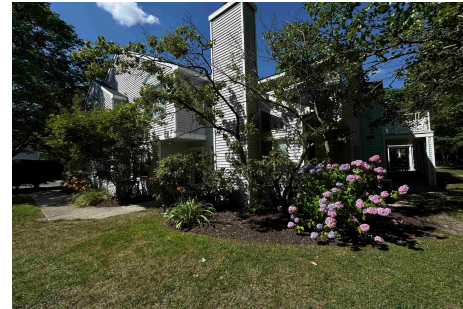

Berger Realty

Since 1928

Berger Realty, Inc.
3160 Asbury Avenue
Ocean City, NJ 08226
1-877-237-4371 / 609-399-0076
info@bergerrealty.com

136 Heather Croft, Egg Harbor Township, NJ, 08234

Price \$235,000.00

PROPERTY DETAILS

Total Rooms	7
Bedrooms	3
Baths Full	2
Baths Half	1
Year Built	1987
Type	Single Family
Block Number	2201
Listing #	586502
Taxes	3904.00

COMMENTS

PACKAGE DEAL! Looking to start or add to your portfolio? Here's your chance to own 5 properties in Atlantic County, including 126 & 136 Heather Croft, 30B Macintosh & 702 Jonathon Ct in Egg Harbor Twp. with 1122 Indiana Ave in Atlantic City. Prices reflect properties purchased as a package and individual offers would be negotiable. Interior photos coming soon... For thi...

PROPERTY FEATURES

Exterior Vinyl	ParkingGarage One Car	Basement Slab	Heating Gas-Natural
Cooling Central	Water Public	Sewer Public Sewer	

CONTACT

Ask for George Cash
Berger Realty Inc
3160 Asbury Avenue, Ocean City
Call: 609-231-3586
Email to: gbc@bergerrealty.com

Price \$235,000.00

PROPERTY DETAILS

Total Rooms	7
Bedrooms	3
Baths Full	2
Baths Half	1
Year Built	1987
Type	Single Family
Block Number	2201
Listing #	586502
Taxes	3904.00

COMMENTS

PACKAGE DEAL! Looking to start or add to your portfolio? Here's your chance to own 5 properties in Atlantic County, including 126 & 136 Heather Croft, 30B Macintosh & 702 Jonathon Ct in Egg Harbor Twp. with 1122 Indiana Ave in Atlantic City. Prices reflect properties purchased as a package and individual offers would be negotiable. Interior photos coming soon... For thi...