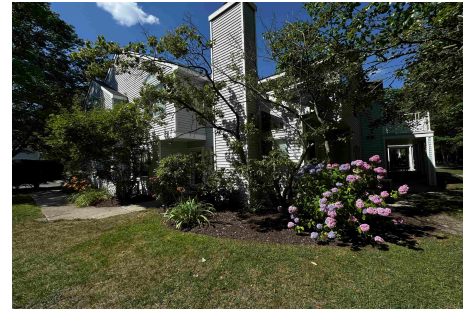

Berger Realty

Since 1928

Berger Realty, Inc.
55th & Haven Avenue
Ocean City, NJ 08226
609-399-0040

info@bergerrealty.com

136 Heather Croft, Egg Harbor Township, NJ, 08234

Price \$235,000.00

PROPERTY DETAILS

Total Rooms	7
Bedrooms	3
Baths Full	2
Baths Half	1
Year Built	1987
Type	Single Family
Block Number	2201
Listing #	586502
Taxes	3904.00

COMMENTS

PACKAGE DEAL! Looking to start or add to your portfolio? Here's your chance to own 5 properties in Atlantic County, including 126 & 136 Heather Croft, 30B Macintosh & 702 Jonathon Ct in Egg Harbor Twp. with 1122 Indiana Ave in Atlantic City. Prices reflect properties purchased as a package and individual offers would be negotiable. Interior photos coming soon... For thi...

Scan to see Property page.

Berger Realty

Since 1928

Berger Realty, Inc.
55th & Haven Avenue
Ocean City, NJ 08226
609-399-0040

info@bergerrealty.com

136 Heather Croft, Egg Harbor Township, NJ, 08234

Price \$235,000.00

PROPERTY DETAILS

Total Rooms	7
Bedrooms	3
Baths Full	2
Baths Half	1
Year Built	1987
Type	Single Family
Block Number	2201
Listing #	586502
Taxes	3904.00

COMMENTS

PACKAGE DEAL! Looking to start or add to your portfolio? Here's your chance to own 5 properties in Atlantic County, including 126 & 136 Heather Croft, 30B Macintosh & 702 Jonathon Ct in Egg Harbor Twp. with 1122 Indiana Ave in Atlantic City. Prices reflect properties purchased as a package and individual offers would be negotiable. Interior photos coming soon... For thi...