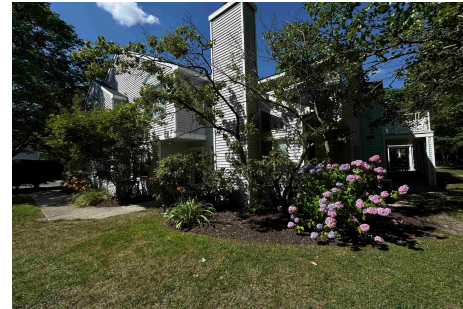

Berger Realty

Since 1928

Berger Realty, Inc.
3160 Asbury Avenue
Ocean City, NJ 08226
1-877-237-4371 / 609-399-0076
info@bergerrealty.com

136 Heather Croft, Egg Harbor Township, NJ, 08234

Price \$235,000.00

PROPERTY DETAILS

Total Rooms	7
Bedrooms	3
Baths Full	2
Baths Half	1
Year Built	1987
Type	Single Family
Block Number	2201
Listing #	586502
Taxes	3904.00

COMMENTS

PACKAGE DEAL! Looking to start or add to your portfolio? Here's your chance to own 5 properties in Atlantic County, including 126 & 136 Heather Croft, 30B Macintosh & 702 Jonathon Ct in Egg Harbor Twp. with 1122 Indiana Ave in Atlantic City. Prices reflect properties purchased as a package and individual offers would be negotiable. Interior photos coming soon... For thi...

Price \$235,000.00

PROPERTY DETAILS

Total Rooms	7
Bedrooms	3
Baths Full	2
Baths Half	1
Year Built	1987
Type	Single Family
Block Number	2201
Listing #	586502
Taxes	3904.00

COMMENTS

PACKAGE DEAL! Looking to start or add to your portfolio? Here's your chance to own 5 properties in Atlantic County, including 126 & 136 Heather Croft, 30B Macintosh & 702 Jonathon Ct in Egg Harbor Twp. with 1122 Indiana Ave in Atlantic City. Prices reflect properties purchased as a package and individual offers would be negotiable. Interior photos coming soon... For thi...