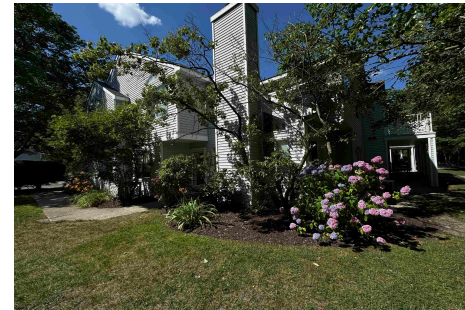

Berger Realty

Since 1928

Berger Realty, Inc.
55th & Haven Avenue
Ocean City, NJ 08226
609-399-0040

info@bergerrealty.com

136 Heather Croft, Egg Harbor Township, NJ, 08234

Price \$235,000.00

PROPERTY DETAILS

Total Rooms	7
Bedrooms	3
Baths Full	2
Baths Half	1
Year Built	1987
Type	Single Family
Block Number	2201
Listing #	586502
Taxes	3904.00

COMMENTS

PACKAGE DEAL! Looking to start or add to your portfolio? Here's your chance to own 5 properties in Atlantic County, including 126 & 136 Heather Croft, 30B Macintosh & 702 Jonathon Ct in Egg Harbor Twp. with 1122 Indiana Ave in Atlantic City. Prices reflect properties purchased as a package and individual offers would be negotiable. Interior photos coming soon... For thi...

Scan to see Property page.

Berger Realty

Since 1928

Berger Realty, Inc.
55th & Haven Avenue
Ocean City, NJ 08226
609-399-0040

info@bergerrealty.com

136 Heather Croft, Egg Harbor Township, NJ, 08234

Price \$235,000.00

PROPERTY DETAILS

Total Rooms	7
Bedrooms	3
Baths Full	2
Baths Half	1
Year Built	1987
Type	Single Family
Block Number	2201
Listing #	586502
Taxes	3904.00

COMMENTS

PACKAGE DEAL! Looking to start or add to your portfolio? Here's your chance to own 5 properties in Atlantic County, including 126 & 136 Heather Croft, 30B Macintosh & 702 Jonathon Ct in Egg Harbor Twp. with 1122 Indiana Ave in Atlantic City. Prices reflect properties purchased as a package and individual offers would be negotiable. Interior photos coming soon... For thi...