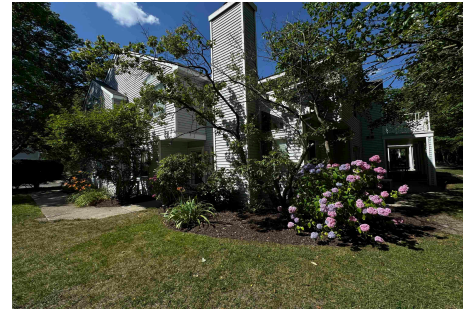

Berger Realty

Since 1928

Berger Realty, Inc.
3160 Asbury Avenue
Ocean City, NJ 08226
1-877-237-4371 / 609-399-0076
info@bergerrealty.com

136 Heather Croft, Egg Harbor Township, NJ, 08234

Price \$235,000.00

PROPERTY DETAILS

Total Rooms	7
Bedrooms	3
Baths Full	2
Baths Half	1
Year Built	1987
Type	Single Family
Block Number	2201
Listing #	586502
Taxes	3904.00

COMMENTS

PACKAGE DEAL! Looking to start or add to your portfolio? Here's your chance to own 5 properties in Atlantic County, including 126 & 136 Heather Croft, 30B Macintosh & 702 Jonathon Ct in Egg Harbor Twp. with 1122 Indiana Ave in Atlantic City. Prices reflect properties purchased as a package and individual offers would be negotiable. Interior photos coming soon... For thi...

PROPERTY FEATURES

Exterior Vinyl	ParkingGarage One Car	Basement Slab	Heating Gas-Natural
Cooling Central	Water Public	Sewer Public Sewer	

CONTACT

Ask for Alexandra Caulfield
Berger Realty Inc
3160 Asbury Avenue, Ocean City
Call: 302-593-9119
Email to: aic@bergerrealty.com

Price \$235,000.00

PROPERTY DETAILS

Total Rooms	7
Bedrooms	3
Baths Full	2
Baths Half	1
Year Built	1987
Type	Single Family
Block Number	2201
Listing #	586502
Taxes	3904.00

COMMENTS

PACKAGE DEAL! Looking to start or add to your portfolio? Here's your chance to own 5 properties in Atlantic County, including 126 & 136 Heather Croft, 30B Macintosh & 702 Jonathon Ct in Egg Harbor Twp. with 1122 Indiana Ave in Atlantic City. Prices reflect properties purchased as a package and individual offers would be negotiable. Interior photos coming soon... For thi...