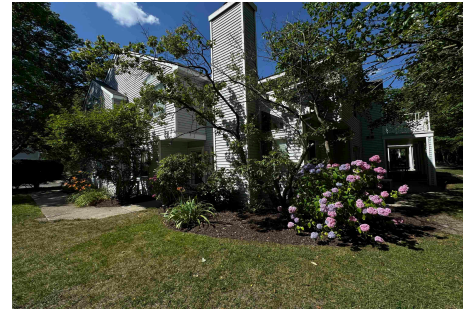

Berger Realty

Since 1928

Berger Realty, Inc.
3160 Asbury Avenue
Ocean City, NJ 08226
1-877-237-4371 / 609-399-0076
info@bergerrealty.com

136 Heather Croft, Egg Harbor Township, NJ, 08234

Price \$235,000.00

PROPERTY DETAILS

Total Rooms	7
Bedrooms	3
Baths Full	2
Baths Half	1
Year Built	1987
Type	Single Family
Block Number	2201
Listing #	586502
Taxes	3904.00

COMMENTS

PACKAGE DEAL! Looking to start or add to your portfolio? Here's your chance to own 5 properties in Atlantic County, including 126 & 136 Heather Croft, 30B Macintosh & 702 Jonathon Ct in Egg Harbor Twp. with 1122 Indiana Ave in Atlantic City. Prices reflect properties purchased as a package and individual offers would be negotiable. Interior photos coming soon... For thi...

PROPERTY FEATURES

Exterior Vinyl	ParkingGarage One Car	Basement Slab	Heating Gas-Natural
Cooling Central	Water Public	Sewer Public Sewer	

CONTACT

Ask for Tony Bono
Berger Realty Inc
3160 Asbury Avenue, Ocean City
Call:
Email to: ab@bergerrealty.com

Price \$235,000.00

PROPERTY DETAILS

Total Rooms	7
Bedrooms	3
Baths Full	2
Baths Half	1
Year Built	1987
Type	Single Family
Block Number	2201
Listing #	586502
Taxes	3904.00

COMMENTS

PACKAGE DEAL! Looking to start or add to your portfolio? Here's your chance to own 5 properties in Atlantic County, including 126 & 136 Heather Croft, 30B Macintosh & 702 Jonathon Ct in Egg Harbor Twp. with 1122 Indiana Ave in Atlantic City. Prices reflect properties purchased as a package and individual offers would be negotiable. Interior photos coming soon... For thi...