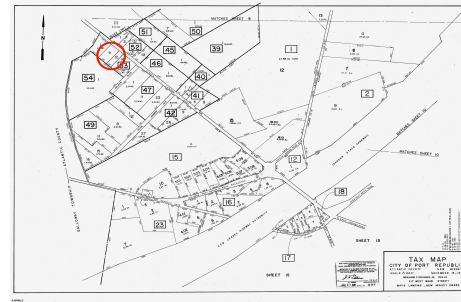

PROPERTY DETAILS

Total Rooms	
Bedrooms	0
Baths Full	0
Baths Half	0
Year Built	
Type	
Block Number	53
Listing #	586368
Taxes	1750.00

COMMENTS

Port Republic - Great location and a rare find! 2 contiguous lots on Clarks Landing Road. Lots equal 1.43 acres. Lot #4 - 160 ft. frontage. Lot #12 - 80 ft. frontage. Depth is 260ft. Wooded, All approvals including Pinelands, Zoning solely the responsibility of the buyer. Great opportunity for builder/investor or homeowner....

PROPERTY FEATURES

CONTACT

SALE

Ask for Bader - Collins Associates
Berger Realty Inc
3160 Asbury Avenue, Ocean City
Call:
Email to: bca@bergerrealty.com
<http://www.BADERCOLLINS.com>

Scan to see Property page.

BADERCOLLINS.COM