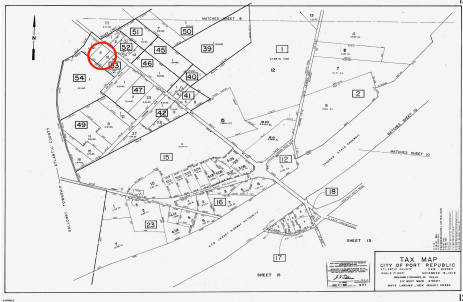

Berger Realty

Since 1926

Berger Realty, Inc.
3160 Asbury Avenue
Ocean City, NJ 08226
1-877-237-4371 / 609-399-0076
info@bergerrealty.com

00 Clarks Landing, Port Republic, NJ, 08241

Price $99,000.00

PROPERTY DETAILS

Total Rooms	
Bedrooms	0
Baths Full	0
Baths Half	0
Year Built	
Type	
Block Number	53
Listing #	586368
Taxes	1750.00

COMMENTS

Port Republic - Great location and a rare find! 2 contiguous lots on Clarks Landing Road. Lots equal 1.43 acres. Lot #4 - 160 ft. frontage. Lot #12 - 80 ft. frontage. Depth is 260ft. Wooded, All approvals including Pinelands, Zoning solely the responsibility of the buyer. Great opportunity for builder/investor or homeowner....

PROPERTY FEATURES

CONTACT

SALE

Ask for Bader - Collins Associates
Berger Realty Inc
3160 Asbury Avenue, Ocean City
Call:
Email to: bca@bergerrealty.com
<http://www.BADERCOLLINS.com>

Scan to see Property page.

BADERCOLLINS.COM

Berger Realty

Since 1926

Berger Realty, Inc.
3160 Asbury Avenue
Ocean City, NJ 08226
1-877-237-4371 / 609-399-0076
info@bergerrealty.com

00 Clarks Landing, Port Republic, NJ, 08241

Price $99,000.00