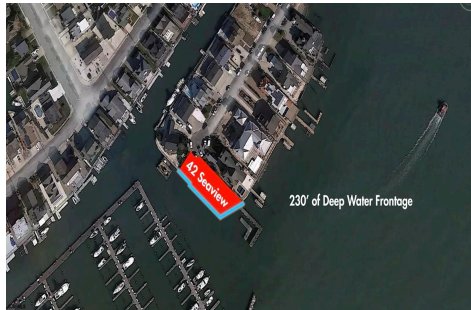

42 Seaview, Egg Harbor Township, NJ, 08403

Price \$1,985,000.00

PROPERTY DETAILS

Total Rooms	
Bedrooms	0
Baths Full	0
Baths Half	0
Year Built	
Type	
Block Number	9502
Listing #	586271
Taxes	34497.00

COMMENTS

Waterfront properties are rare. One's with 230 ft of deep-water frontage, unobstructed sunrise and sunset views, the ability to dock up to a 150 ft yacht; all just a few thousand feet from the Great Egg inlet make this property truly a 1 of 1. Welcome to Seaview Point, one of the finest oversized deep water lots in New Jersey with arguably the most significant useable

Price \$1,985,000.00

PROPERTY DETAILS

Total Rooms	
Bedrooms	0
Baths Full	0
Baths Half	0
Year Built	
Type	
Block Number	9502
Listing #	586271
Taxes	34497.00

COMMENTS

Waterfront properties are rare. One's with 230 ft of deep-water frontage, unobstructed sunrise and sunset views, the ability to dock up to a 150 ft yacht; all just a few thousand feet from the Great Egg inlet make this property truly a 1 of 1. Welcome to Seaview Point, one of the finest oversized deep water lots in New Jersey with arguably the most significant useable