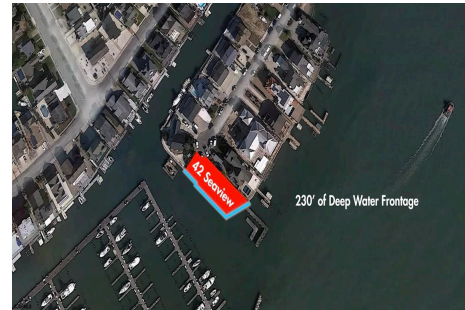

42 Seaview, Egg Harbor Township, NJ, 08403

Price \$1,985,000.00

PROPERTY DETAILS

Total Rooms	
Bedrooms	0
Baths Full	0
Baths Half	0
Year Built	
Type	
Block Number	9502
Listing #	586271
Taxes	34497.00

COMMENTS

Waterfront properties are rare. One's with 230 ft of deep-water frontage, unobstructed sunrise and sunset views, the ability to dock up to a 150 ft yacht; all just a few thousand feet from the Great Egg inlet make this property truly a 1 of 1. Welcome to Seaview Point, one of the finest oversized deep water lots in New Jersey with arguably the most significant useable

...

PROPERTY FEATURES

CONTACT

Ask for Troy Eggie
Berger Realty Inc
1670 Boardwalk, Ocean City
Call: 609-425-0992
Email to: tde@bergerrealty.com

Scan to see Property page.

42 Seaview, Egg Harbor Township, NJ, 08403

Price \$1,985,000.00

PROPERTY DETAILS

Total Rooms	
Bedrooms	0
Baths Full	0
Baths Half	0
Year Built	
Type	
Block Number	9502
Listing #	586271
Taxes	34497.00

COMMENTS

Waterfront properties are rare. One's with 230 ft of deep-water frontage, unobstructed sunrise and sunset views, the ability to dock up to a 150 ft yacht; all just a few thousand feet from the Great Egg inlet make this property truly a 1 of 1. Welcome to Seaview Point, one of the finest oversized deep water lots in New Jersey with arguably the most significant useable