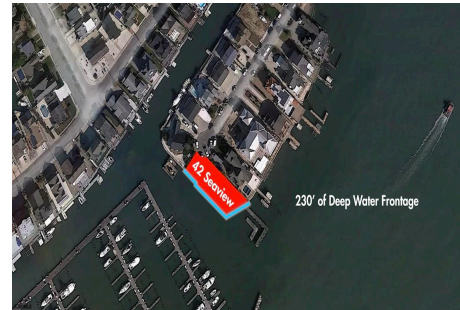

### COMMENTS

*Waterfront properties are rare. One's with 230 ft of deep-water frontage, unobstructed sunrise and sunset views, the ability to dock up to a 150 ft yacht; all just a few thousand feet from the Great Egg inlet make this property truly a 1 of 1. Welcome to Seaview Point, one of the finest oversized deep water lots in New Jersey with arguably the most significant useable ...*

### CONTACT

Ask for Rachel Barbagello  
Berger Realty Inc  
1330 Bay Avenue, Ocean City  
Call:  
Email to: rpb@bergerrealty.com

Scan to see Property page.

42 Seaview, Egg Harbor Township, NJ, 08403

Price \$1,985,000.00