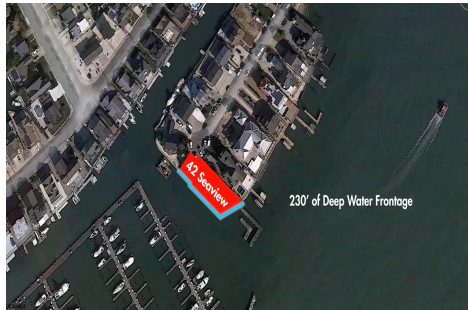

# Berger Realty

Since 1926

Berger Realty, Inc  
1330 Bay Avenue  
Ocean City, NJ 08226  
609-391-1330/609-391-1300  
info@bergerrealty.com

42 Seaview, Egg Harbor Township, NJ, 08403

Price \$1,985,000.00

### COMMENTS

*Waterfront properties are rare. One's with 230 ft of deep-water frontage, unobstructed sunrise and sunset views, the ability to dock up to a 150 ft yacht; all just a few thousand feet from the Great Egg inlet make this property truly a 1 of 1. Welcome to Seaview Point, one of the finest oversized deep water lots in New Jersey with arguably the most significant useable ...*