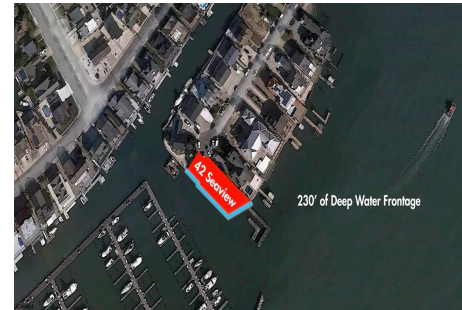

PROPERTY DETAILS

Total Rooms	
Bedrooms	0
Baths Full	0
Baths Half	0
Year Built	
Type	
Block Number	9502
Listing #	586271
Taxes	34497.00

COMMENTS

Waterfront properties are rare. One's with 230 ft of deep-water frontage, unobstructed sunrise and sunset views, the ability to dock up to a 150 ft yacht; all just a few thousand feet from the Great Egg inlet make this property truly a 1 of 1. Welcome to Seaview Point, one of the finest oversized deep water lots in New Jersey with arguably the most significant useable

...

PROPERTY FEATURES

CONTACT

Ask for Monica Raab
Berger Realty Inc
1670 Boardwalk, Ocean City
Call: 609-432-3880
Email to: msr@bergerrealty.com

Scan to see Property page.