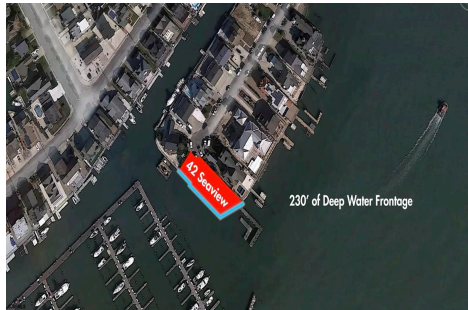

# Berger Realty

Since 1926

Ocean 17  
1670 Boardwalk  
Ocean City, NJ 08226  
609-391-0500

oc17@BergerRealty.com

42 Seaview, Egg Harbor Township, NJ, 08403

Price \$1,985,000.00

### COMMENTS

*Waterfront properties are rare. One's with 230 ft of deep-water frontage, unobstructed sunrise and sunset views, the ability to dock up to a 150 ft yacht; all just a few thousand feet from the Great Egg inlet make this property truly a 1 of 1. Welcome to Seaview Point, one of the finest oversized deep water lots in New Jersey with arguably the most significant useable*