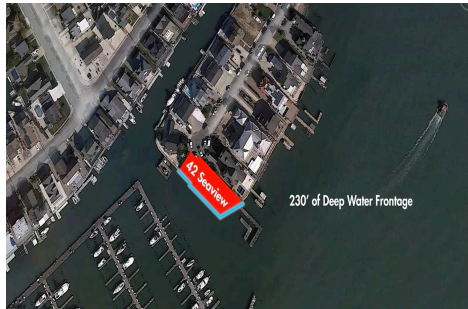

# Berger Realty

Since 1926

Ocean 17  
1670 Boardwalk  
Ocean City, NJ 08226  
609-391-0500  
oc17@BergerRealty.com

42 Seaview, Egg Harbor Township, NJ, 08403

Price \$1,985,000.00

### COMMENTS

*Waterfront properties are rare. One's with 230 ft of deep-water frontage, unobstructed sunrise and sunset views, the ability to dock up to a 150 ft yacht; all just a few thousand feet from the Great Egg inlet make this property truly a 1 of 1. Welcome to Seaview Point, one of the finest oversized deep water lots in New Jersey with arguably the most significant useable*