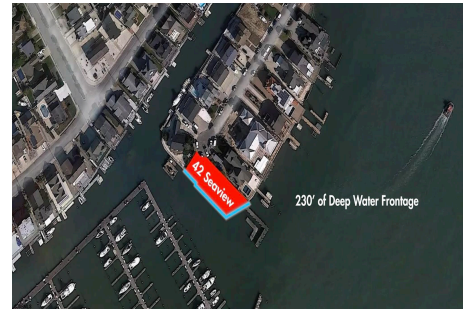

### COMMENTS

*Waterfront properties are rare. One's with 230 ft of deep-water frontage, unobstructed sunrise and sunset views, the ability to dock up to a 150 ft yacht; all just a few thousand feet from the Great Egg inlet make this property truly a 1 of 1. Welcome to Seaview Point, one of the finest oversized deep water lots in New Jersey with arguably the most significant useable*

# Berger Realty

Since 1926

Ocean 17  
1670 Boardwalk  
Ocean City, NJ 08226  
609-391-0500  
oc17@BergerRealty.com

42 Seaview, Egg Harbor Township, NJ, 08403

Price \$1,985,000.00