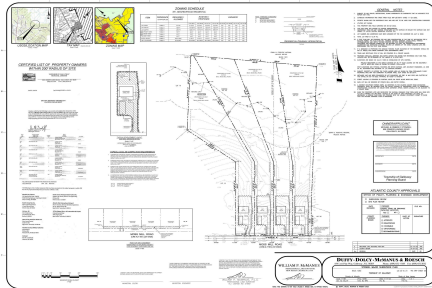

PROPERTY DETAILS

Total Rooms	0
Bedrooms	0
Baths Full	0
Baths Half	0
Year Built	
Type	
Block Number	1263
Listing #	585553
Taxes	

COMMENTS

If you are looking to build your own dream home here is the perfect opportunity. This buildable lot is 3.19 acres located close to Smithville and access to the GSP. There are "4" available lots, you can purchase these individually or as a package. The buyer will be responsible to have the well and septic installed along with confirmation of the taxes. See attached docu...

Price \$135,000.00

PROPERTY DETAILS

Total Rooms	0
Bedrooms	0
Baths Full	0
Baths Half	0
Year Built	
Type	
Block Number	1263
Listing #	585553
Taxes	

COMMENTS

If you are looking to build your own dream home here is the perfect opportunity. This buildable lot is 3.19 acres located close to Smithville and access to the GSP. There are "4" available lots, you can purchase these individually or as a package. The buyer will be responsible to have the well and septic installed along with confirmation of the taxes. See attached docu...