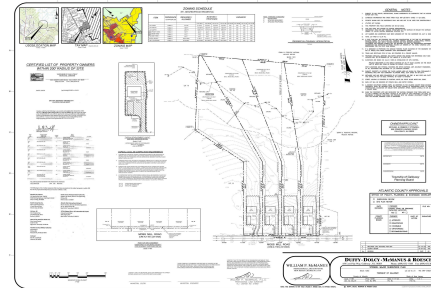

PROPERTY DETAILS

Total Rooms	0
Bedrooms	0
Baths Full	0
Baths Half	0
Year Built	
Type	
Block Number	1263
Listing #	585553
Taxes	

COMMENTS

If you are looking to build your own dream home here is the perfect opportunity. This buildable lot is 3.19 acres located close to Smithville and access to the GSP. There are "4" available lots, you can purchase these individually or as a package. The buyer will be responsible to have the well and septic installed along with confirmation of the taxes. See attached docu...

Price \$135,000.00

PROPERTY DETAILS

Total Rooms	0
Bedrooms	0
Baths Full	0
Baths Half	0
Year Built	
Type	
Block Number	1263
Listing #	585553
Taxes	

COMMENTS

If you are looking to build your own dream home here is the perfect opportunity. This buildable lot is 3.19 acres located close to Smithville and access to the GSP. There are "4" available lots, you can purchase these individually or as a package. The buyer will be responsible to have the well and septic installed along with confirmation of the taxes. See attached docu...