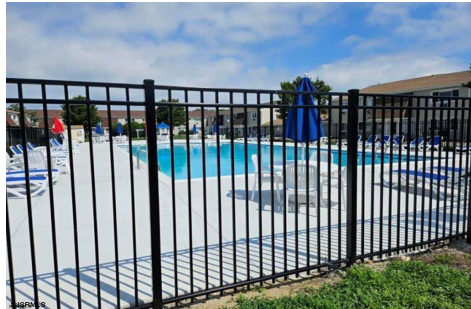

Berger Realty

Since 1928

Berger Realty, Inc
1330 Bay Avenue
Ocean City, NJ 08226
609-391-1330/609-391-1300
info@bergerrealty.com

Berger Realty

Since 1928

Berger Realty, Inc
1330 Bay Avenue
Ocean City, NJ 08226
609-391-1330/609-391-1300
info@bergerrealty.com

4901 Harbor Beach, S20, Brigantine, NJ, 08203

Price $229,900.00

4901 Harbor Beach, S20, Brigantine, NJ, 08203

Price $229,900.00

PROPERTY DETAILS

Total Rooms	4
Bedrooms	1
Baths Full	1
Baths Half	0
Year Built	
Type	Condo
Block Number	4700
Listing #	585214
Taxes	1360.00