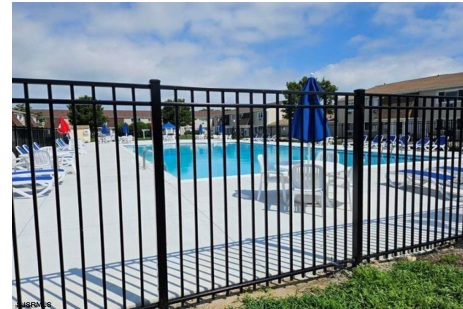

PROPERTY DETAILS

Total Rooms	4
Bedrooms	1
Baths Full	1
Baths Half	0
Year Built	
Type	Condo
Block Number	4700
Listing #	585214
Taxes	1360.00