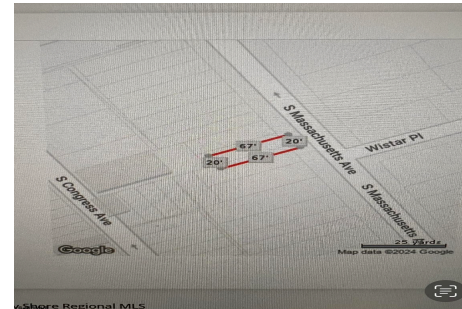

PROPERTY DETAILS

Total Rooms	
Bedrooms	0
Baths Full	0
Baths Half	0
Year Built	
Type	
Block Number	130
Listing #	584985
Taxes	478.00

COMMENTS

Vacant land located in the Casino reinvestment development. Lot size is a approximately 20x67. Please call CRDA for developmentquestions609-347-0500....

PROPERTY FEATURES

CONTACT

Ask for Karen J. Manley
Berger Realty Inc
1330 Bay Avenue, Ocean City
Call:
Email to: kjm@bergerrealty.com

Scan to see Property page.