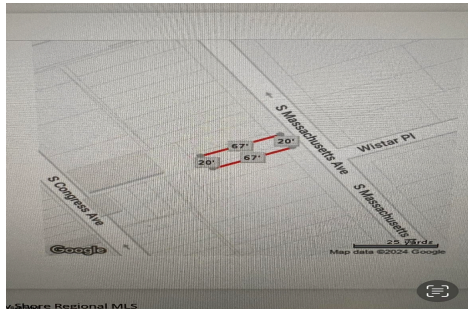

Berger Realty

Since 1926

Berger Realty, Inc
1330 Bay Avenue
Ocean City, NJ 08226
609-391-1330/609-391-1300
info@bergerrealty.com

22 Massachusetts Ave, Atlantic City, NJ, 08401

Price $39,000.00

PROPERTY DETAILS

Total Rooms	
Bedrooms	0
Baths Full	0
Baths Half	0
Year Built	
Type	
Block Number	130
Listing #	584985
Taxes	478.00

COMMENTS

Vacant land located in the Casino reinvestment development. Lot size is a approximately 20x67. Please call CRDA for developmentquestions609-347-0500....

PROPERTY FEATURES

CONTACT

Ask for Joanne Kelly
Berger Realty Inc
1330 Bay Avenue, Ocean City
Call: 609-425-2106
Email to: jmk@bergerrealty.com

Scan to see Property page.

Berger Realty

Since 1926

Berger Realty, Inc
1330 Bay Avenue
Ocean City, NJ 08226
609-391-1330/609-391-1300
info@bergerrealty.com

22 Massachusetts Ave, Atlantic City, NJ, 08401

Price $39,000.00