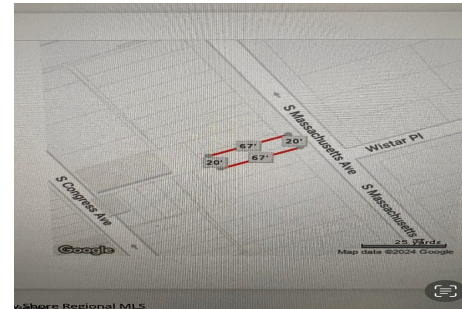

PROPERTY DETAILS

Total Rooms	
Bedrooms	0
Baths Full	0
Baths Half	0
Year Built	
Type	
Block Number	130
Listing #	584985
Taxes	478.00

COMMENTS

Vacant land located in the Casino reinvestment development. Lot size is a approximately 20x67. Please call CRDA for developmentquestions609-347-0500....

PROPERTY FEATURES

CONTACT

Ask for Joanne Kelly
Berger Realty Inc
1330 Bay Avenue, Ocean City
Call: 609-425-2106
Email to: jmk@bergerrealty.com

Scan to see Property page.