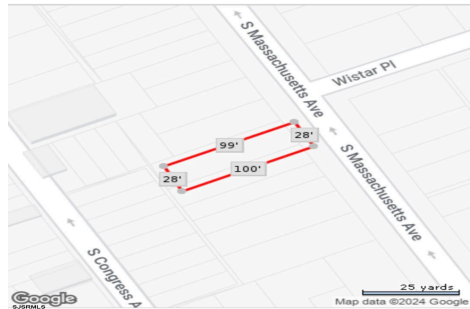

Berger Realty

Since 1926

Berger Realty, Inc.
3160 Asbury Avenue
Ocean City, NJ 08226
1-877-237-4371 / 609-399-0076
info@bergerrealty.com

24 Massachusetts, Atlantic City, NJ, 08401

Price $39,000.00

PROPERTY DETAILS

Total Rooms	0
Bedrooms	0
Baths Full	0
Baths Half	0
Year Built	
Type	
Block Number	30
Listing #	584976
Taxes	2023.00

COMMENTS

Vacant land located in the Casino reinvestment development. Lot size is a approximately 28x100. Please call CRDA for development questions 609-347-0500....

PROPERTY FEATURES

CONTACT

Ask for Donna Brown
Berger Realty Inc
3160 Asbury Avenue, Ocean City
Call: 609-425-8352
Email to: dmb@bergerrealty.com

Scan to see Property page.

Berger Realty

Since 1926

Berger Realty, Inc.
3160 Asbury Avenue
Ocean City, NJ 08226
1-877-237-4371 / 609-399-0076
info@bergerrealty.com

24 Massachusetts, Atlantic City, NJ, 08401

Price $39,000.00