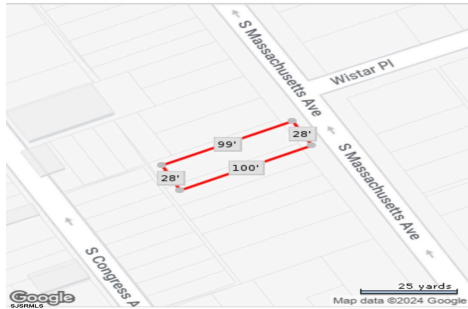

Berger Realty

Since 1926

Berger Realty, Inc.
3160 Asbury Avenue
Ocean City, NJ 08226
1-877-237-4371 / 609-399-0076
info@bergerrealty.com

24 Massachusetts, Atlantic City, NJ, 08401

Price $39,000.00

PROPERTY DETAILS

Total Rooms	0
Bedrooms	0
Baths Full	0
Baths Half	0
Year Built	
Type	
Block Number	30
Listing #	584976
Taxes	2023.00

COMMENTS

Vacant land located in the Casino reinvestment development. Lot size is a approximately 28x100. Please call CRDA for development questions 609-347-0500....

PROPERTY FEATURES

CONTACT

Ask for Dawn Warren
Berger Realty Inc
3160 Asbury Avenue, Ocean City
Call: 609-432-4966
Email to: dew@bergerrealty.com

Scan to see Property page.

Berger Realty

Since 1926

Berger Realty, Inc.
3160 Asbury Avenue
Ocean City, NJ 08226
1-877-237-4371 / 609-399-0076
info@bergerrealty.com

24 Massachusetts, Atlantic City, NJ, 08401

Price $39,000.00