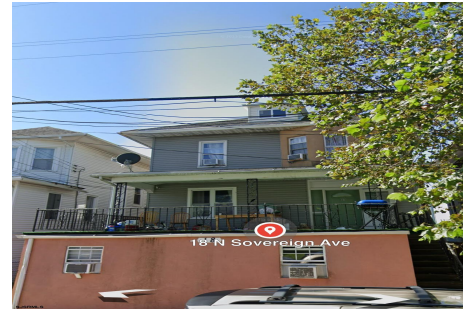

COMMENTS

5 units in AC, 100 % occupancy, close to school, casino, and transportation...

PROPERTY FEATURES

OutsideFeatures	ParkingGarage	Basement	Heating
Porch	None	Crawl Space	Gas-Natural
Sidewalks			Radiator
HotWater	Water	Sewer	
Electric	Public	Public Sewer	

CONTACT

Ask for Phillip Bellucci
Berger Realty Inc
1330 Bay Avenue, Ocean City
Call: 609-432-3649
Email to: pjb@bergerrealty.com

Scan to see Property page.