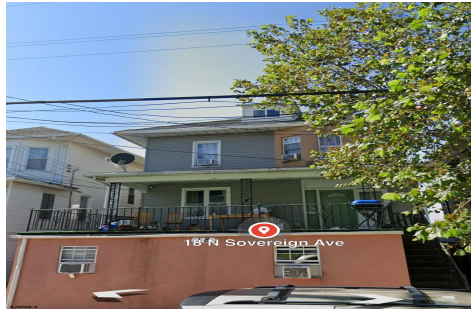

Berger Realty

Since 1928

Berger Realty, Inc.
3160 Asbury Avenue
Ocean City, NJ 08226
1-877-237-4371 / 609-399-0076
info@bergerrealty.com

18 Sovereign, Atlantic City, NJ, 08234

Price \$595,000.00

PROPERTY DETAILS

Total Rooms	
Bedrooms	0
Baths Full	0
Baths Half	0
Year Built	1940
Type	
Block Number	261
Listing #	584883
Taxes	8913.00

COMMENTS

5 units in AC, 100 % occupancy, close to school, casino, and transportation...